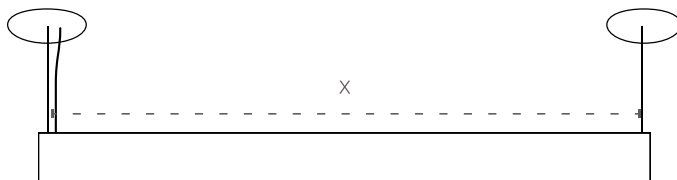

MOUNTING + DROP LENGTH:

ME End Suspension
4ft X=46" 5ft X=57"
6ft X=70" 8ft X=94"